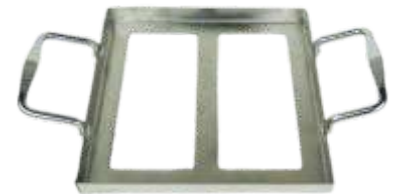

Square Kitchen Slab

Ref #	SKS-1	SKS-2	SKS-C
Size L×W×H	8"x8"x1"	12"x12"x2"	Customized

Rectangle Kitchen Slab

Ref #	RKS-1	RKS-2	RKS-C
Size L×W×H	12"x8"x1"	12"x8"x2"	Customized

Rounded Slab

Ref #	RRS-1	RRS-2	RRS-C
Size L×W×H	12"x8"x1"	12"x8"x2"	Customized

Circular Slab

Ref #	CKS-1	CKS-2	CKS-C
Size L×W×H	8"x8"x1"	12"x12"x2"	Customized

Rectangle Kitchen Slab Holder

Ref #	RKSH-1	RKSH-2	RKSH-C
Size L×W×H	12"x8"x1"	12"x8"x2"	Customized

Square Kitchen Slab Holder